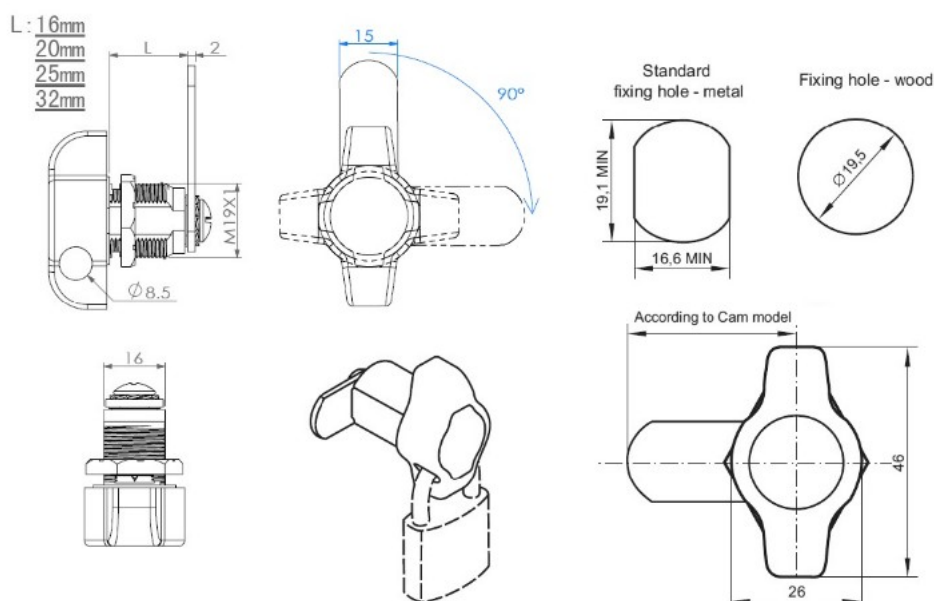

## PRODUCT SHEET

### Description:

Padlockable Cam Lock #300L, 90DG,  $\varnothing 19 \times 20$ mm, CPL, Cam A04, Straight C/E: 40 mm, NO Anti Rotating Plate, F/Shackle Size,  $\varnothing 5$  - to 7 mm - min.16mm Width

### Item number:

14.04.586-9

Units	Box	Carton	HS Code	Barcode
Pcs.	15	150	8301300000	
				5704866469166